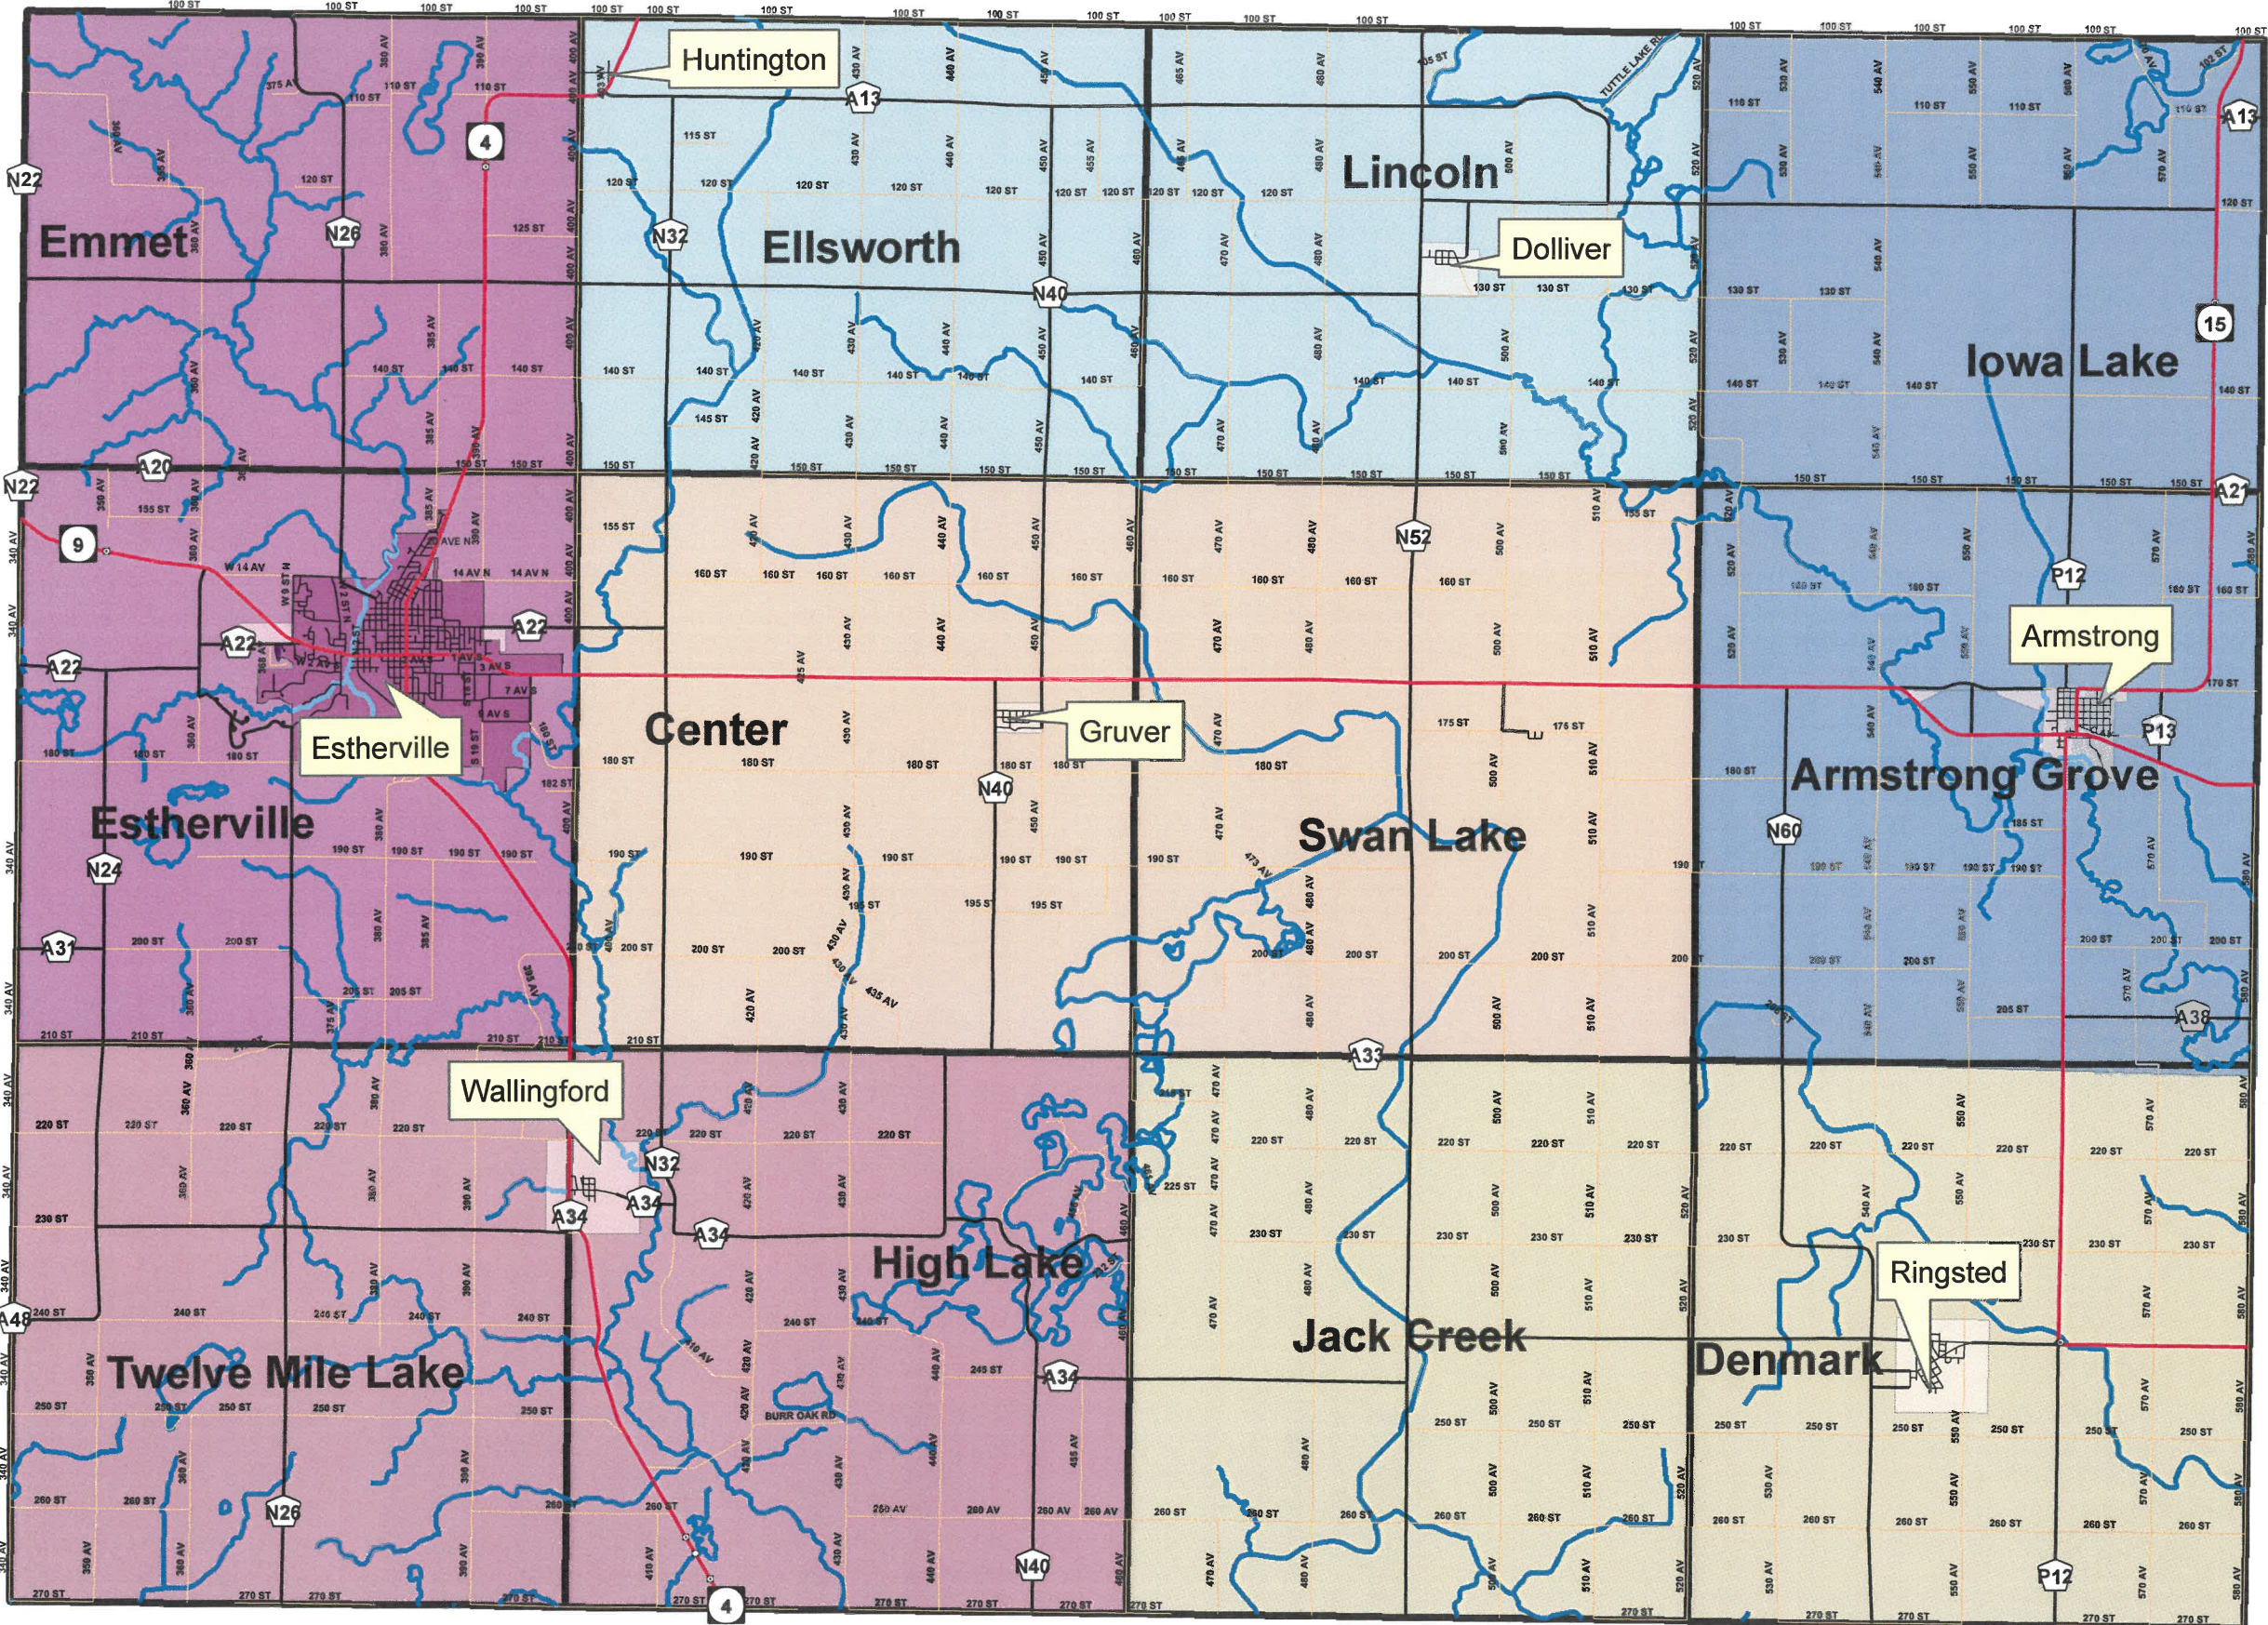

Emmet County

- Precinct VotingLoca**
- 1 Armstrong Community Hall
 - 2 Gruver City Hall
 - 3 United Lutheran Church
 - 4 Dolliver City Hall
 - 5 Courthouse Board Room
 - 6-10 See Estherville Map
 - 11 Wallingford City Hall